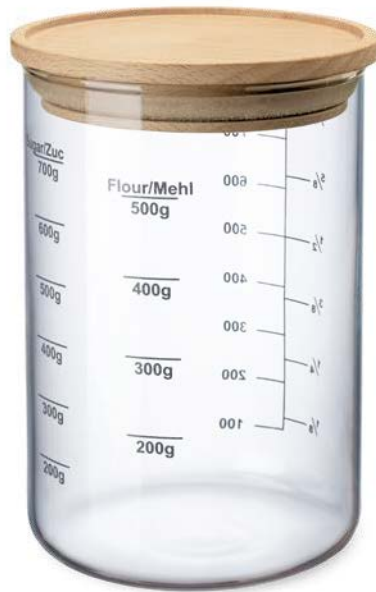

**MEASURING CONTAINER
WITH WOODEN LID**

Item No.	Capacity / l	pcs	pcs
5152/LW	0,80	6	648

**MEASURING CONTAINER
WITH WOODEN LID**

Item No.	Capacity / l	pcs	pcs
5142/LW	1,40	6	432