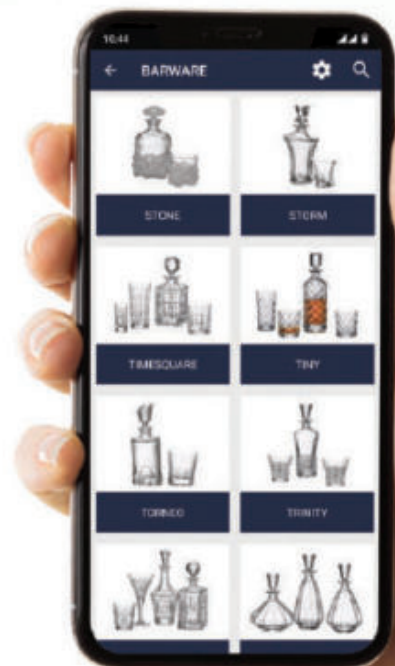

Traditional *Packaging*

The assortment, for which we want to emphasize its value, is packed in our traditional blue box. The gold etiquette on it represents a guarantee of the uniqueness of our crystal and all its excellent properties.

At the customer's request, a sandblasted signo is possible.

App

You can browse the wide range of our product range in the updated Crystal BOHEMIA app.

A new feature is now available. Items in the catalogue are provided with an EAN code. Use the app, simply scan the code and start purchasing.

Download here