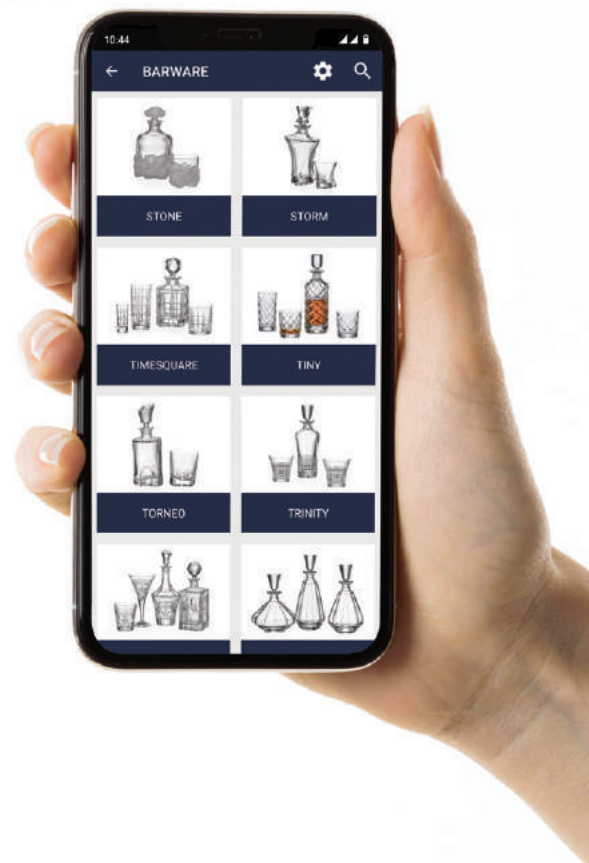

Content

OUR TECHNOLOGY.....4

Drinkware

STEMWARE & TUMBLERS 6

APUS.....10

ARDEA 10, 12

BEER CRAFT 17

COLIBRI 8

GAVIA 11

GRUS..... 11, 12

LARUS 12

LARUS RADIUS.....14

PAVO AQUA 15

STRIX..... 7

CARAFES, JUGS & DECANTERS 18

FOR BAR.....19

BARWARE COLLECTIONS.....20

ALBA.....24

LANIUS.....24

LANIUS OCTO.....24

ONION.....22

PINNA.....23

REGIA.....23

TINY.....21

STACKABLE TUMBLERS.....25

Tableware

ONION.....28

SERVE.....29

TINY.....29

App

You can browse the wide range of our product range in the updated Crystal BOHEMIA app.

A new feature is now available. Items in the catalogue are provided with an EAN code. Use the app, simply scan the code and start purchasing.

Download here