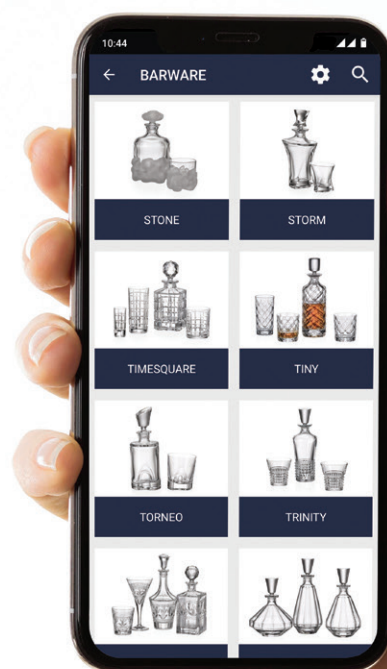

CRYSTAL

BOHEMIA

BEST OF

LEAFLET

Why is it called **BEST OF?**

On the following pages, we have prepared for you a special selection of barware and giftware collections. **See our most successful and best selling products.**

In addition, in the near future you can look forward to **permanent stock availability of these items.**

App

You can browse the wide range of our product range in the updated Crystal BOHEMIA app.

A new feature is now available. Items in the catalogue are provided with an EAN code. Use the app, simply scan the code and start purchasing.

Download here

Collection
DIAMOND

Bowl 28 cm

6KE30/99T41/280

278 x 278 x 139 mm

Vase 28 cm

8KG31/99T41/280

150 x 150 x 282 mm