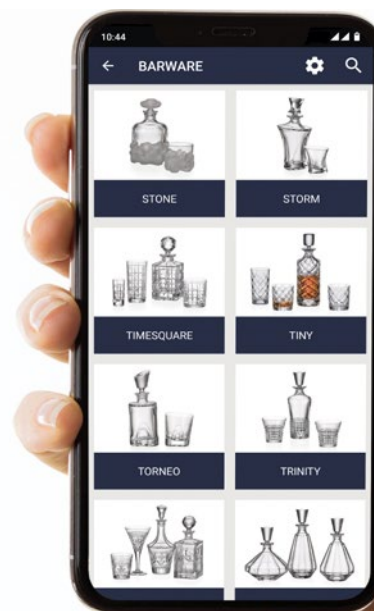

Content

OUR TECHNOLOGY.....3

Stemware & Tumblers 4

CETTIA.....4
CORA.....5
IDUNA.....7
JUNCO.....8
TYTO.....10

News Collection 12

ENSO.....12,13
LENAS.....13
MEMPHIS.....14
SPAN.....14

Barware sets 16

DIAMONDEYES.....16
COLLOSEUM.....16
HEATHER.....16
LENAS.....16
MEMPHIS.....16,17
METROPOLITAN.....17
PINNA.....17
SCALLOP.....17
TINY.....17
WINDSOR.....17

News Barware 19

BRANDY.....19
FLUTE.....19
TUMBLER.....20
WINE.....20

News Giftware 21

500PK.....21
VENUS.....21
ANIMAL FIGURES.....22
SALT & PEPPER.....22
RELIGIOUS.....22

App

You can browse the wide range of our product range in the updated Crystal BOHEMIA app.

A new feature is now available. Items in the catalogue are provided with an EAN code. Use the app, simply scan the code and start purchasing.