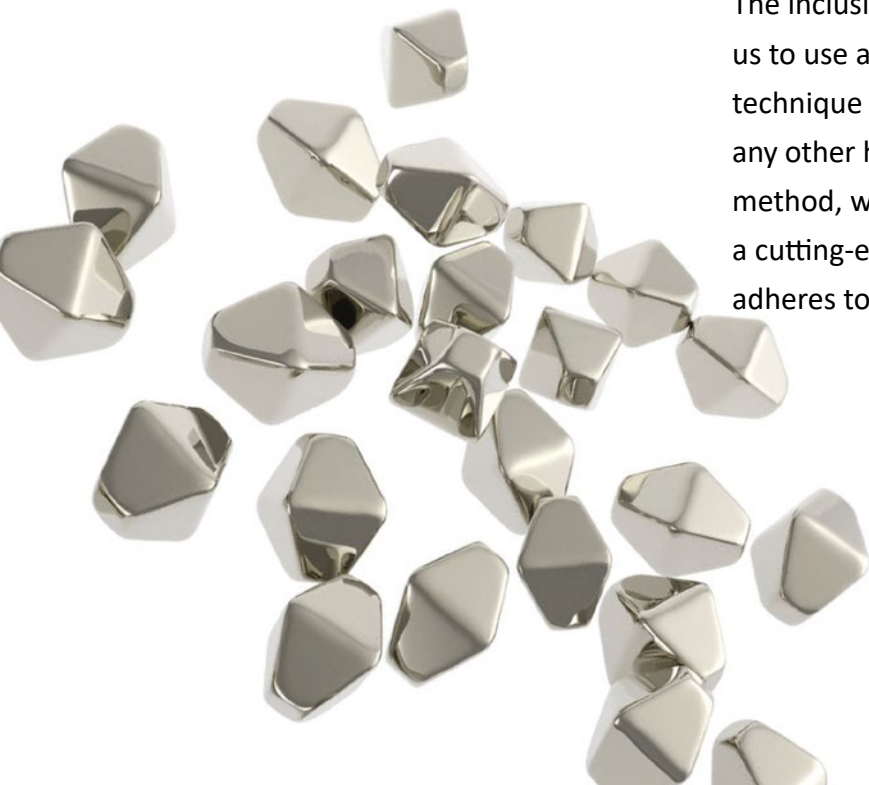

The inclusion of titanium in our glass melt enables us to use an environmentally-friendly glass melting technique that does not contain lead compounds or any other heavy metals. Thanks to this unique method, we are able to implement fire polishing, a cutting-edge ecological glass polishing process that adheres to best available techniques (BAT) guidelines.