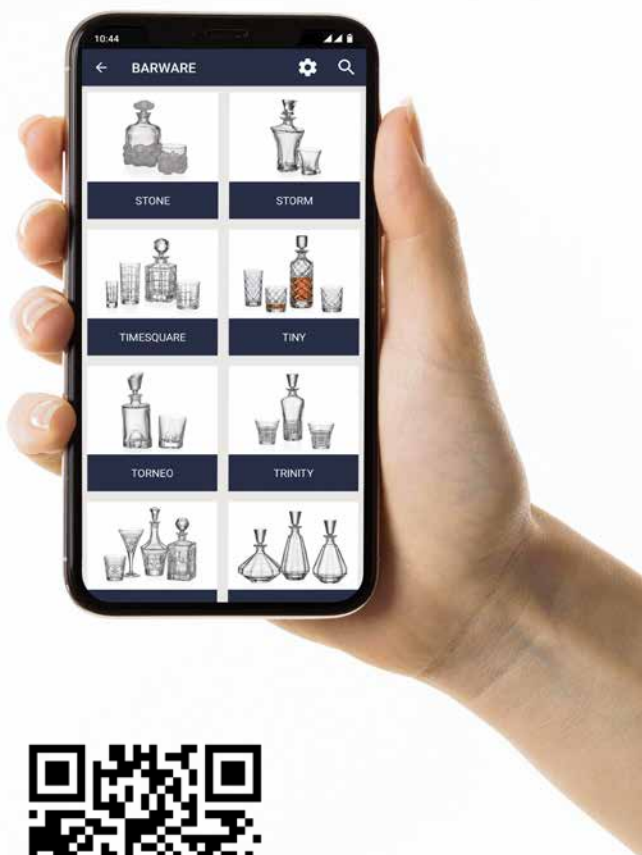

PINNA 27

REGIA 28

TINY 29

Tableware

ONION 32

TINY 33

App

You can browse the wide range of our product range in the updated Crystal BOHEMIA app.

A new feature is now available. Items in the catalogue are provided with an EAN code. Use the app, simply scan the code and start purchasing.

Download here

Made for
HORECA

Collections made
specifically to satisfy
the demands of the
HORECA segment.