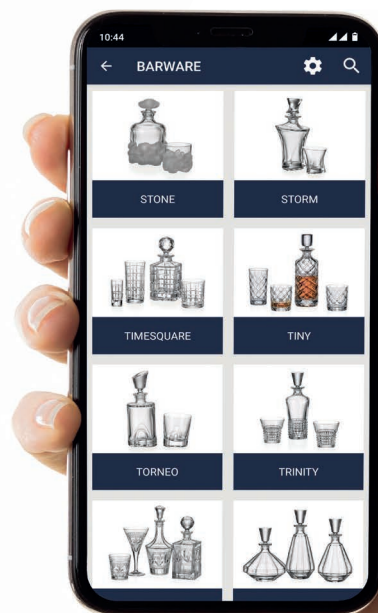

App

You can browse the wide range of our product range in the updated Crystal BOHEMIA app.

A new feature is now available. Items in the catalogue are provided with an EAN code. Use the app, simply scan the code and start purchasing.