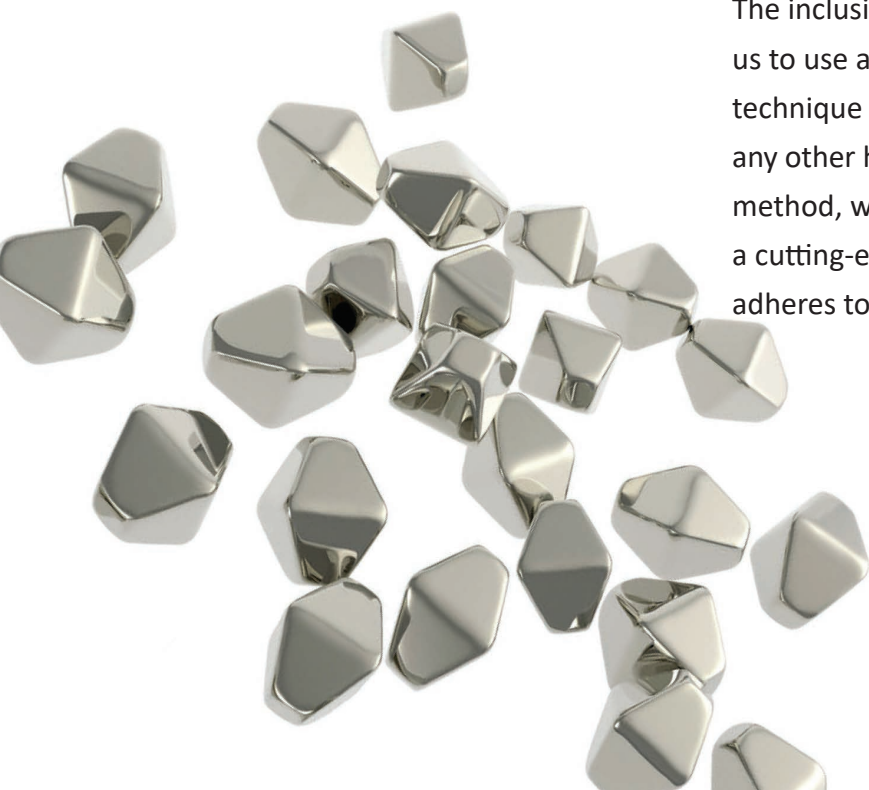

The inclusion of titanium in our glass melt enables us to use an environmentally-friendly glass melting technique that does not contain lead compounds or any other heavy metals. Thanks to this unique method, we are able to implement fire polishing, a cutting-edge ecological glass polishing process that adheres to best available techniques (BAT) guidelines.