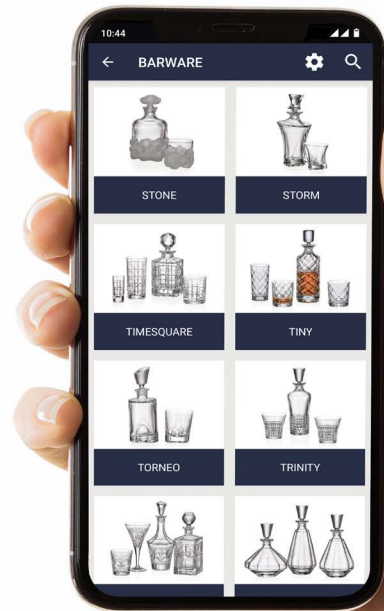

ONION.....16
TINY.....17

App

You can browse the wide range of our product range in the updated Crystal BOHEMIA app.

A new feature is now available. Items in the catalogue are provided with an EAN code. Use the app, simply scan the code and start purchasing.